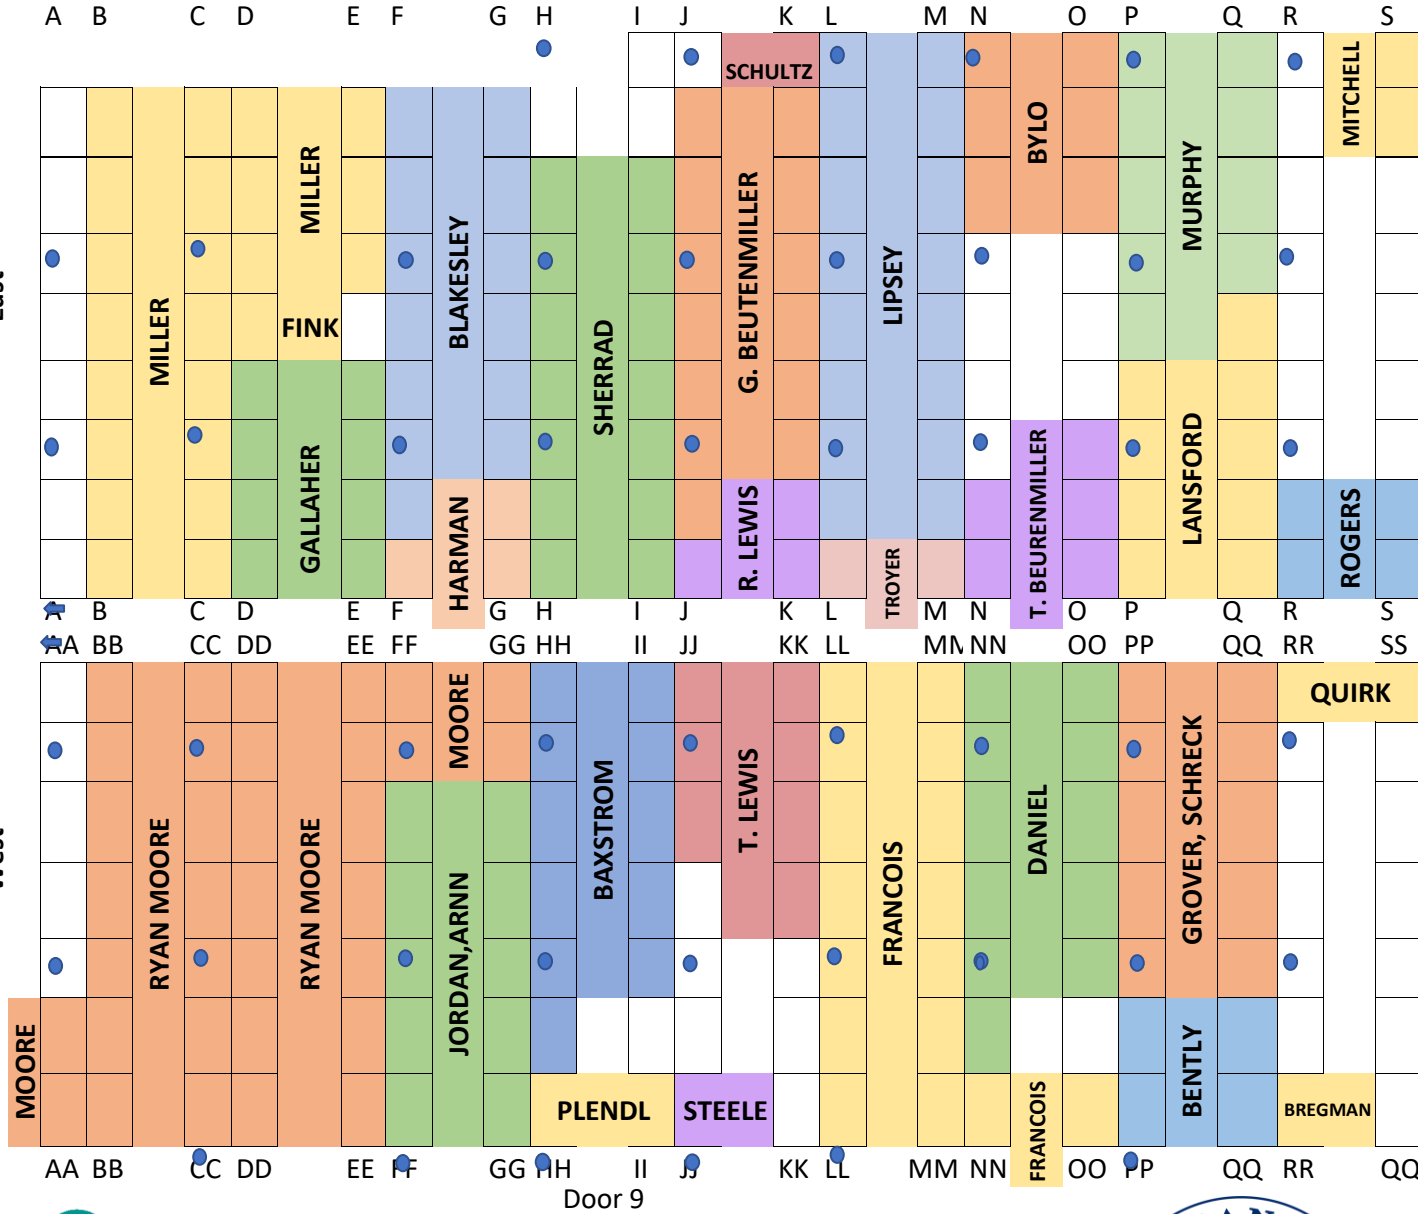

Door 3

Door 4

Wash Rack

Wash Rack

Hale Arena

East

West

Door 7

South Lower Ex

Door 9